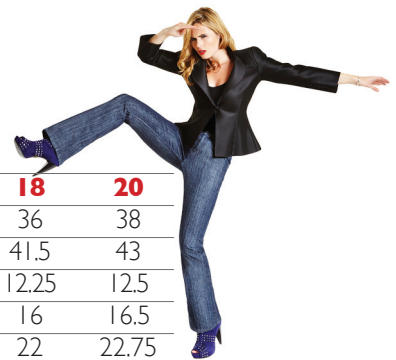

2012 Size Charts

SIZE SPEC FOR LADIES BOOT CUT

Product Code: **WT2JBC** Zara Jet Black, Product Code: **WT2BCB** Zara Indigo Blue, Product Code: **WT1BBC** Dude Stonewash Blue.

Sizes	6	8	10	12	14	16	18	20
Waist	24.5	26	28	30	32	34	36	38
HIP	32.5	34	35.5	37	38.5	40	41.5	43
Front Rise	10	10.25	10.5	11	11.5	11.75	12.25	12.5
Back Rise	13.75	14.25	14.5	15	15.25	15.75	16	16.5
Bottom Hem	17.25	18	18.75	19.75	20.25	21.25	22	22.75

Sizes	6	8	10	12	14	16	18	20
Waist	24.5	26	28	30	32	34	36	38
HIP	32.5	34	35.5	37	38.5	40	41.5	43
Front Rise	10	10.25	10.5	11	11.5	11.75	12.25	12.5
Back Rise	13.75	14.25	14.5	15	15.25	15.75	16	16.5
Bottom Hem	13.5	14.25	15	15.75	16.5	17.25	18	18.75

SIZE SPEC FOR LADIES SKINNY

Product Code: **WT1HIP** Audrey Blue, Product Code: **WTIDTE** Audrey Blue Diamante, Product Code: **WT2BHP** Audrey Jet Black.

Sizes	6	8	10	12	14	16
Waist	28	29	30	31	32	33
HIP	34	35	36	37	38	39
Front Rise	7.75	8	8.25	8.5	8.75	9
Back Rise	12.25	12.5	12.75	13	13.25	13.5
Bottom Hem	11	11	11.5	11.5	12	12
Inside Leg	27	27	27	27	27	27